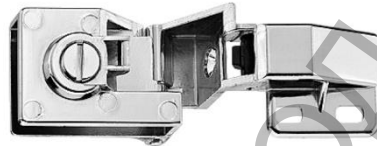

## Панта Hafele за стъклена врата 30 мм

### Glass Door Hinges Without glass drilling

Glass door hinge  
→ Opening angle 170°

Full overlay mounting

- Material: Zinc alloy
- For door height: max. 600 mm
- For door width: max. 450 mm
- For glass thickness: max. 5 mm
- Adjustment facility: Depth and height adjustment
- Installation: For screw fixing to side panel, for direct fixing to glass door
- With spring
- No drilling in glass necessary